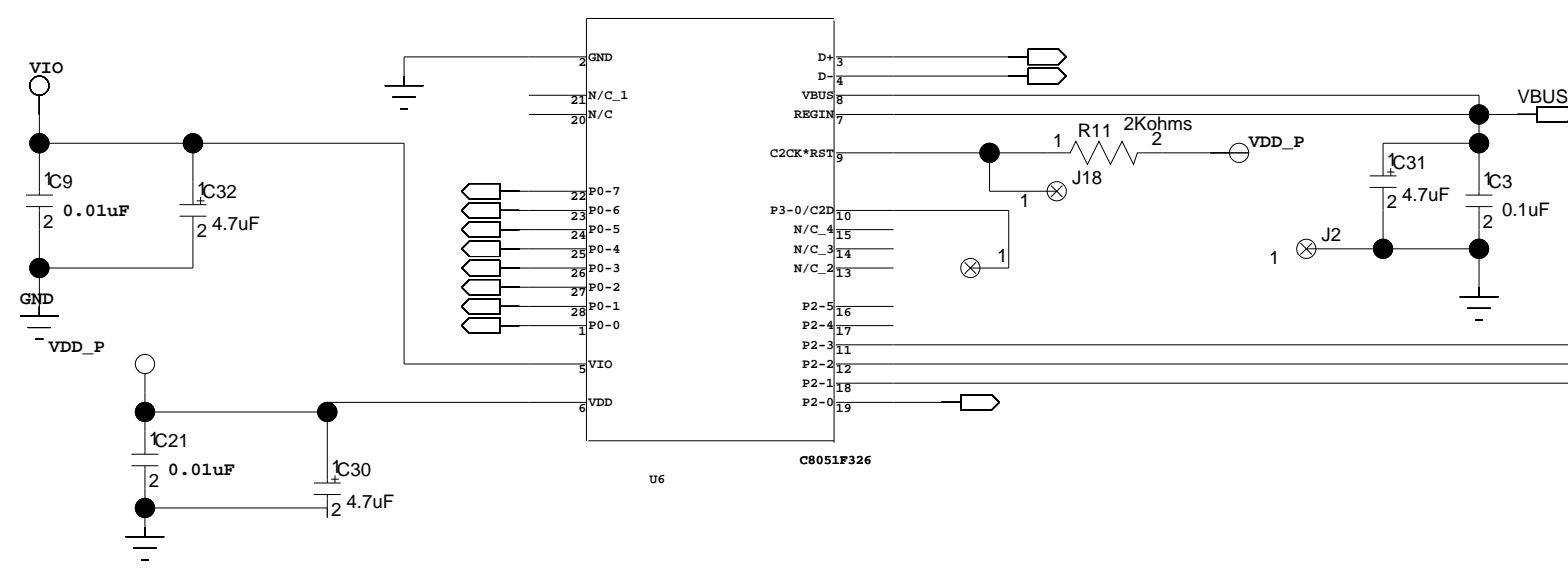

F8051

TITLE			
SIZE	DWG NO	REV	
B			0
SCALE	SHEET	of	
	1	3	
23-04-2013_09:58			

DRAWN BY
Vasarhelyi J.

JTAG Csatlakozó

F8051

SIZE	DWG NO	SHEET	of	REV
B		2	3	0

4

3

2

1

F8051

TITLE			
SIZE		DWG NO	
B			
SCALE	SHEET	of	REV
	3	3	0
19-04-2013_00:08			

DRAWN BY
Vasarhelyi J.

4

3

2