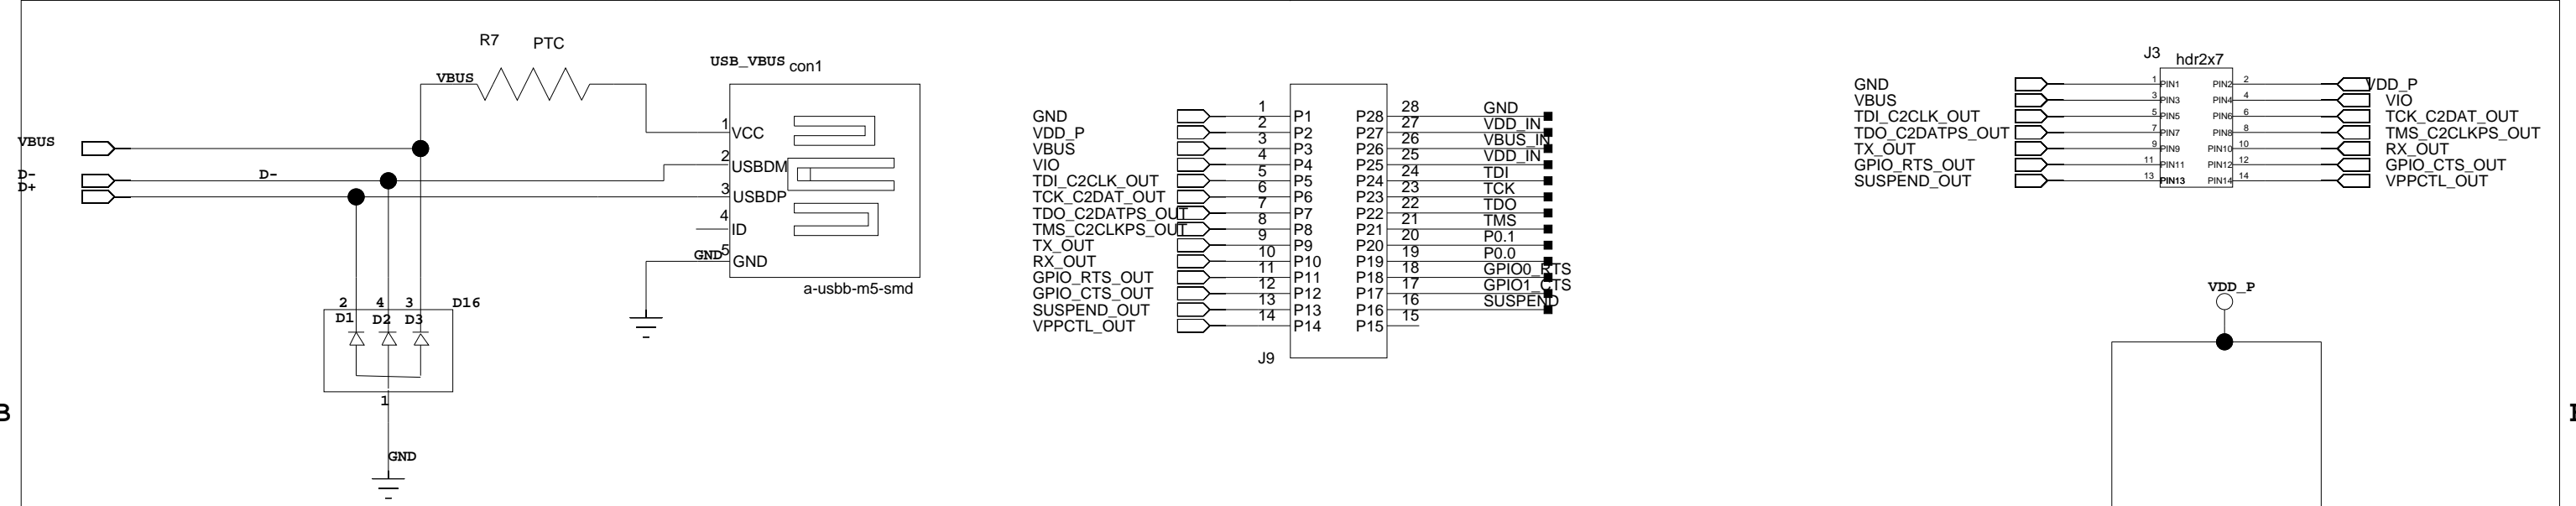

F8051

TITLE			
SIZE	DWG NO	REV	
B			0
SCALE	SHEET	of	
	1	3	
23-04-2013_09:58			

DRAWN BY
Vasarhelyi J.

JTAG Csatlakozó

F8051

SIZE	DWG NO	SHEET	of	REV
B		2	3	0

4

3

2

1

F8051

TITLE			
SIZE		DWG NO	
B			
SCALE	SHEET	of	REV
	3	3	0
19-04-2013_00:08			

DRAWN BY
Vasarhelyi J.

4

3

2